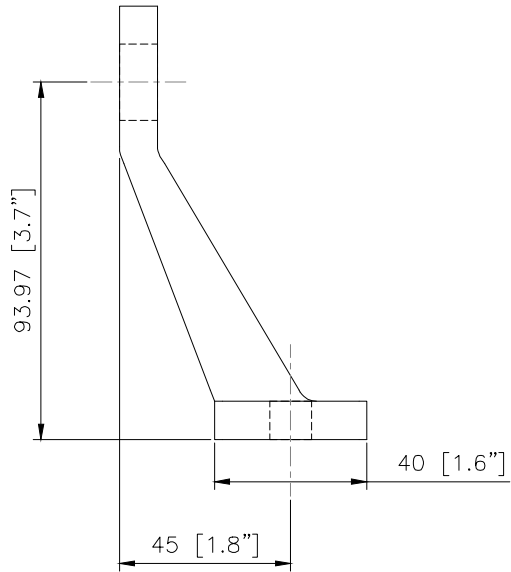

A

B

12-1-180	
MATERIAL: (options)	316 STAINLESS STEEL 2205 DUPLEX STAINLESS STEEL
FINISH: (options)	BRUSHED FINISH POLISHED FINISH PAINTED FINISH

NUPRESS GROUP NORTH AMERICA

 **NUPRESS | FACADES**

Part No: **12-1-180**