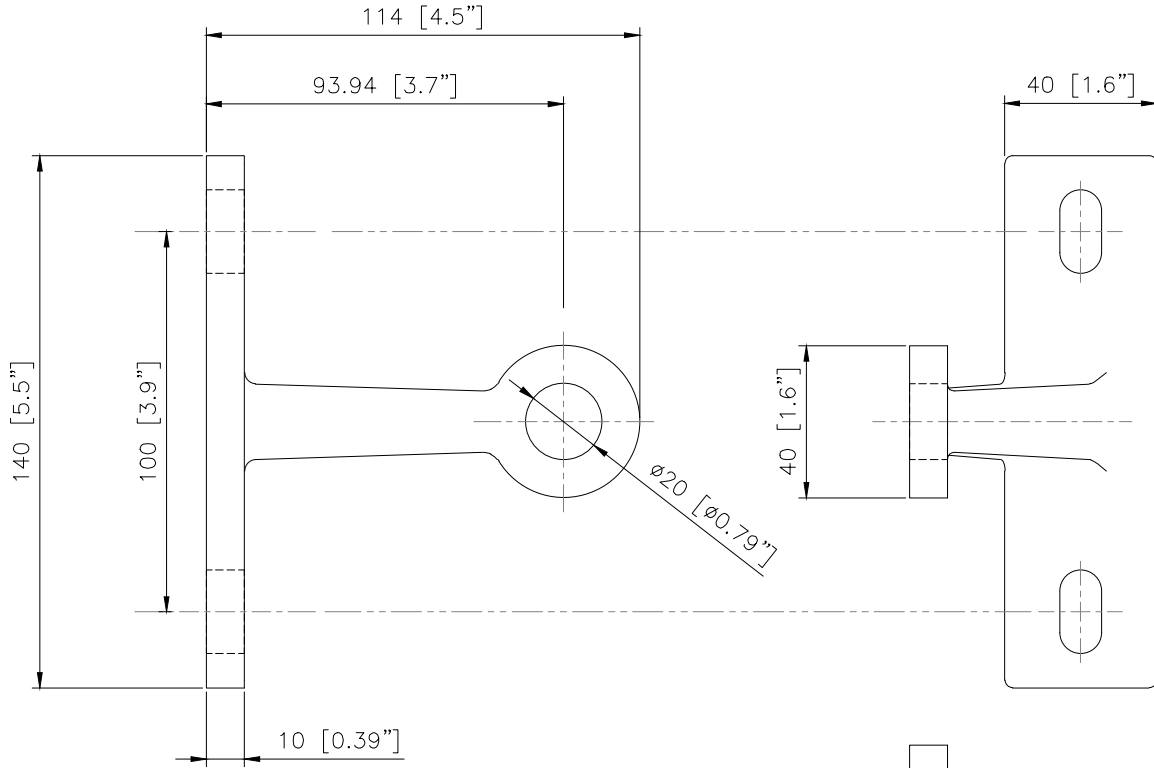

A

B

12-1-180	
MATERIAL: (options)	316 STAINLESS STEEL 2205 DUPLEX STAINLESS STEEL
FINISH: (options)	BRUSHED FINISH POLISHED FINISH PAINTED FINISH

NUPRESS GROUP NORTH AMERICA

 **NUPRESS | FACADES**

Part No: **12-1-180**