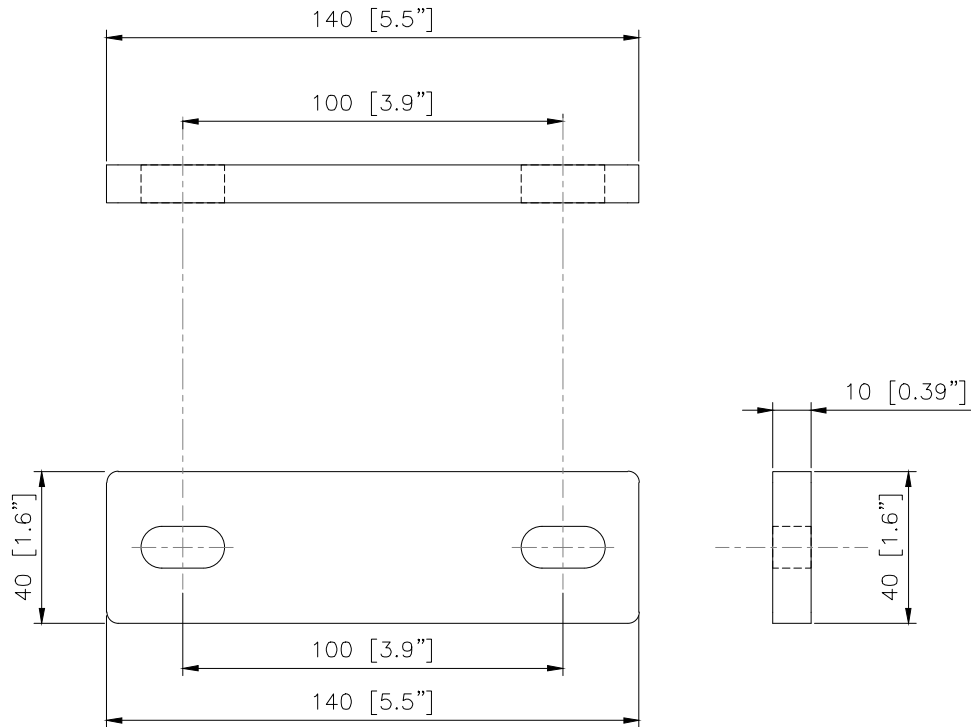

A

B

1

1

2

2

12-1-BP	
MATERIAL: (options)	316 STAINLESS STEEL 2205 DUPLEX STAINLESS STEEL
FINISH: (options)	BRUSHED FINISH POLISHED FINISH PAINTED FINISH

NUPRESS GROUP NORTH AMERICA	
	NUPRESS FACADES
Part No:	12-1-BP