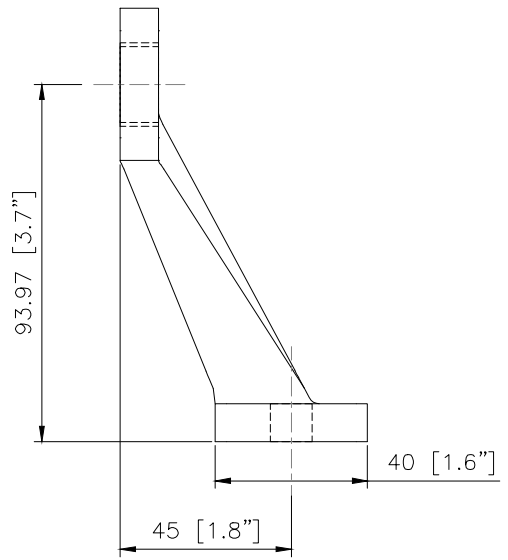

12-2-90R	
MATERIAL: (options)	316 STAINLESS STEEL 2205 DUPLEX STAINLESS STEEL
FINISH: (options)	BRUSHED FINISH POLISHED FINISH PAINTED FINISH

NUPRESS GROUP NORTH AMERICA

 **NUPRESS | FACADES**

Part No: **12-2-90R**